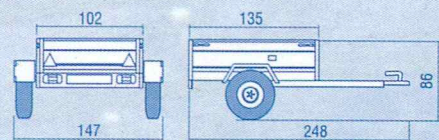

BA45135U

BA6016
BA6116U

BA6019
BA6119U

BA7520H

BA7524.13H
BA1024H

CODICE PRODOTTO	BA45135U	BA6116U	BA6119U	BA7520H	BA7524.13H
Peso Totale (kg)	450	600	600	750	750
Portata Massima (kg)	330	480	472	560	515
Dimensioni Interne (cm)	135x102x35	160x115x35	194x115x35	204x115x35	244x126x35
Dimensioni Esterne (cm)	248x147x86	262x160x86	301x160x86	344x172x88	384x184x88
Numero Assi	1	1	1	1	1
Pneumatici	135R12	135R12	135R12	165R13	165R13
Coperchio VTR / H (cm)	+/20	+/24	+/45	+/50	+/50
Sponde / H (cm)	+/35	+/35	+/35	+/35	+/35
Sponde supplementari / H (cm)	+/70	+/70	+/70	+/70	+/70
Centina / H (cm)	+/40/80	+/40/80	+/40/80	+/40/80	+/80/120