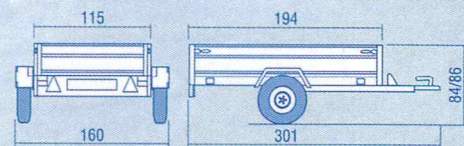

BA45135U

BA6016
BA6116U

BA6019
BA6119U

BA7520H

BA7524.13H
BA1024H

CODICE PRODOTTO	BA45135U	BA6116U	BA6119U	BA7520H	BA7524.13H
Peso Totale (kg)	450	600	600	750	750
Portata Massima (kg)	330	480	472	560	515
Dimensioni Interne (cm)	135x102x35	160x115x35	194x115x35	204x115x35	244x126x35
Dimensioni Esterne (cm)	248x147x86	262x160x86	301x160x86	344x172x88	384x184x88
Numero Assi	1	1	1	1	1
Pneumatici	135R12	135R12	135R12	165R13	165R13
Coperchio VTR / H (cm)	+/20	+/24	+/45	+/50	+/50
Sponde / H (cm)	+/35	+/35	+/35	+/35	+/35
Sponde supplementari / H (cm)	+/70	+/70	+/70	+/70	+/70
Centina / H (cm)	+/40/80	+/40/80	+/40/80	+/40/80	+/80/120