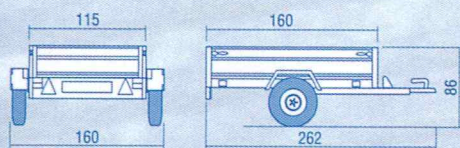

BA45135U

BA6016
BA6116U

BA6019
BA6119U

BA7520H

BA7524.13H
BA1024H

CODICE PRODOTTO	BA45135U	BA6116U	BA6119U	BA7520H	BA7524.13H
Peso Totale (kg)	450	600	600	750	750
Portata Massima (kg)	330	480	472	560	515
Dimensioni Interne (cm)	135x102x35	160x115x35	194x115x35	204x115x35	244x126x35
Dimensioni Esterne (cm)	248x147x86	262x160x86	301x160x86	344x172x88	384x184x88
Numero Assi	1	1	1	1	1
Pneumatici	135R12	135R12	135R12	165R13	165R13
Coperchio VTR / H (cm)	+/20	+/24	+/45	+/50	+/50
Sponde / H (cm)	+/35	+/35	+/35	+/35	+/35
Sponde supplementari / H (cm)	+/70	+/70	+/70	+/70	+/70
Centina / H (cm)	+/40/80	+/40/80	+/40/80	+/40/80	+/80/120