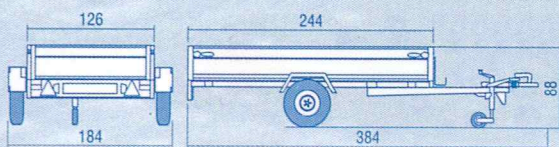

BA45135U

BA6016
BA6116U

BA6019
BA6119U

BA7520H

BA7524.13H
BA1024H

CODICE PRODOTTO	BA45135U	BA6116U	BA6119U	BA7520H	BA7524.13H
Peso Totale (kg)	450	600	600	750	750
Portata Massima (kg)	330	480	472	560	515
Dimensioni Interne (cm)	135x102x35	160x115x35	194x115x35	204x115x35	244x126x35
Dimensioni Esterne (cm)	248x147x86	262x160x86	301x160x86	344x172x88	384x184x88
Numero Assi	1	1	1	1	1
Pneumatici	135R12	135R12	135R12	165R13	165R13
Coperchio VTR / H (cm)	+/20	+/24	+/45	+/50	+/50
Sponde / H (cm)	+/35	+/35	+/35	+/35	+/35
Sponde supplementari / H (cm)	+/70	+/70	+/70	+/70	+/70
Centina / H (cm)	+/40/80	+/40/80	+/40/80	+/40/80	+/80/120