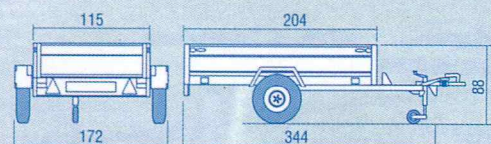

BA45135U

BA6016
BA6116U

BA6019
BA6119U

BA7520H

BA7524.13H
BA1024H

CODICE PRODOTTO	BA45135U	BA6116U	BA6119U	BA7520H	BA7524.13H
Peso Totale (kg)	450	600	600	750	750
Portata Massima (kg)	330	480	472	560	515
Dimensioni Interne (cm)	135x102x35	160x115x35	194x115x35	204x115x35	244x126x35
Dimensioni Esterne (cm)	248x147x86	262x160x86	301x160x86	344x172x88	384x184x88
Numero Assi	1	1	1	1	1
Pneumatici	135R12	135R12	135R12	165R13	165R13
Coperchio VTR / H (cm)	+/20	+/24	+/45	+/50	+/50
Sponde / H (cm)	+/35	+/35	+/35	+/35	+/35
Sponde supplementari / H (cm)	+/70	+/70	+/70	+/70	+/70
Centina / H (cm)	+/40/80	+/40/80	+/40/80	+/40/80	+/80/120